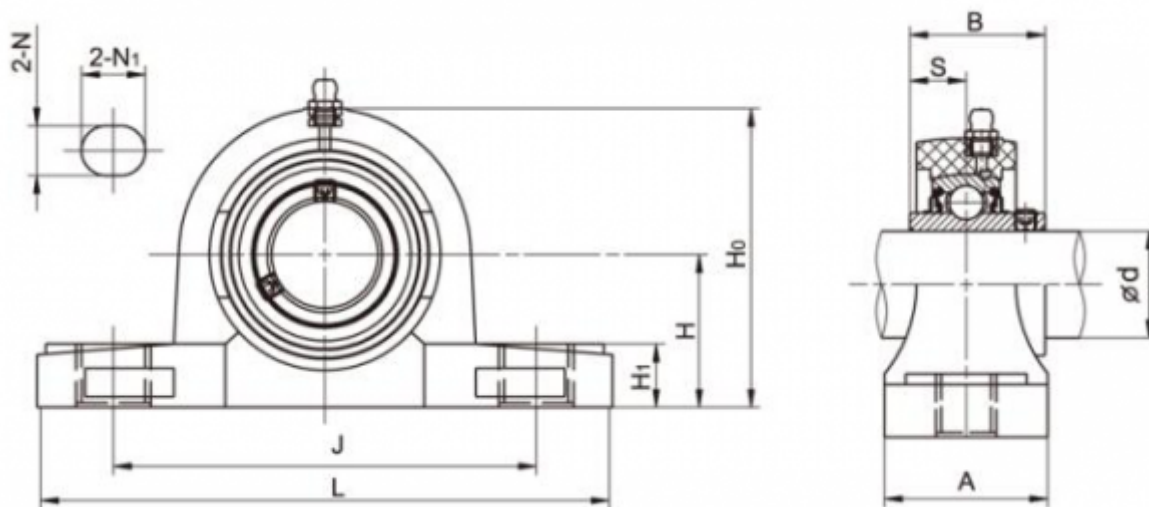

Data Sheet

Article number: 54810622042

Description: Pillow block TP-SUCP204 LDK f/shaft dia.20 mm
Insert stainless, house white thermopl.

Measures

A = 38	L = 127
B = 31	N = 11
Bolt = M10	N1 = 14
d = 20	S = 12.7
H = 33.3	
H0 = 65.5	
H1 = 15	
J = 95	